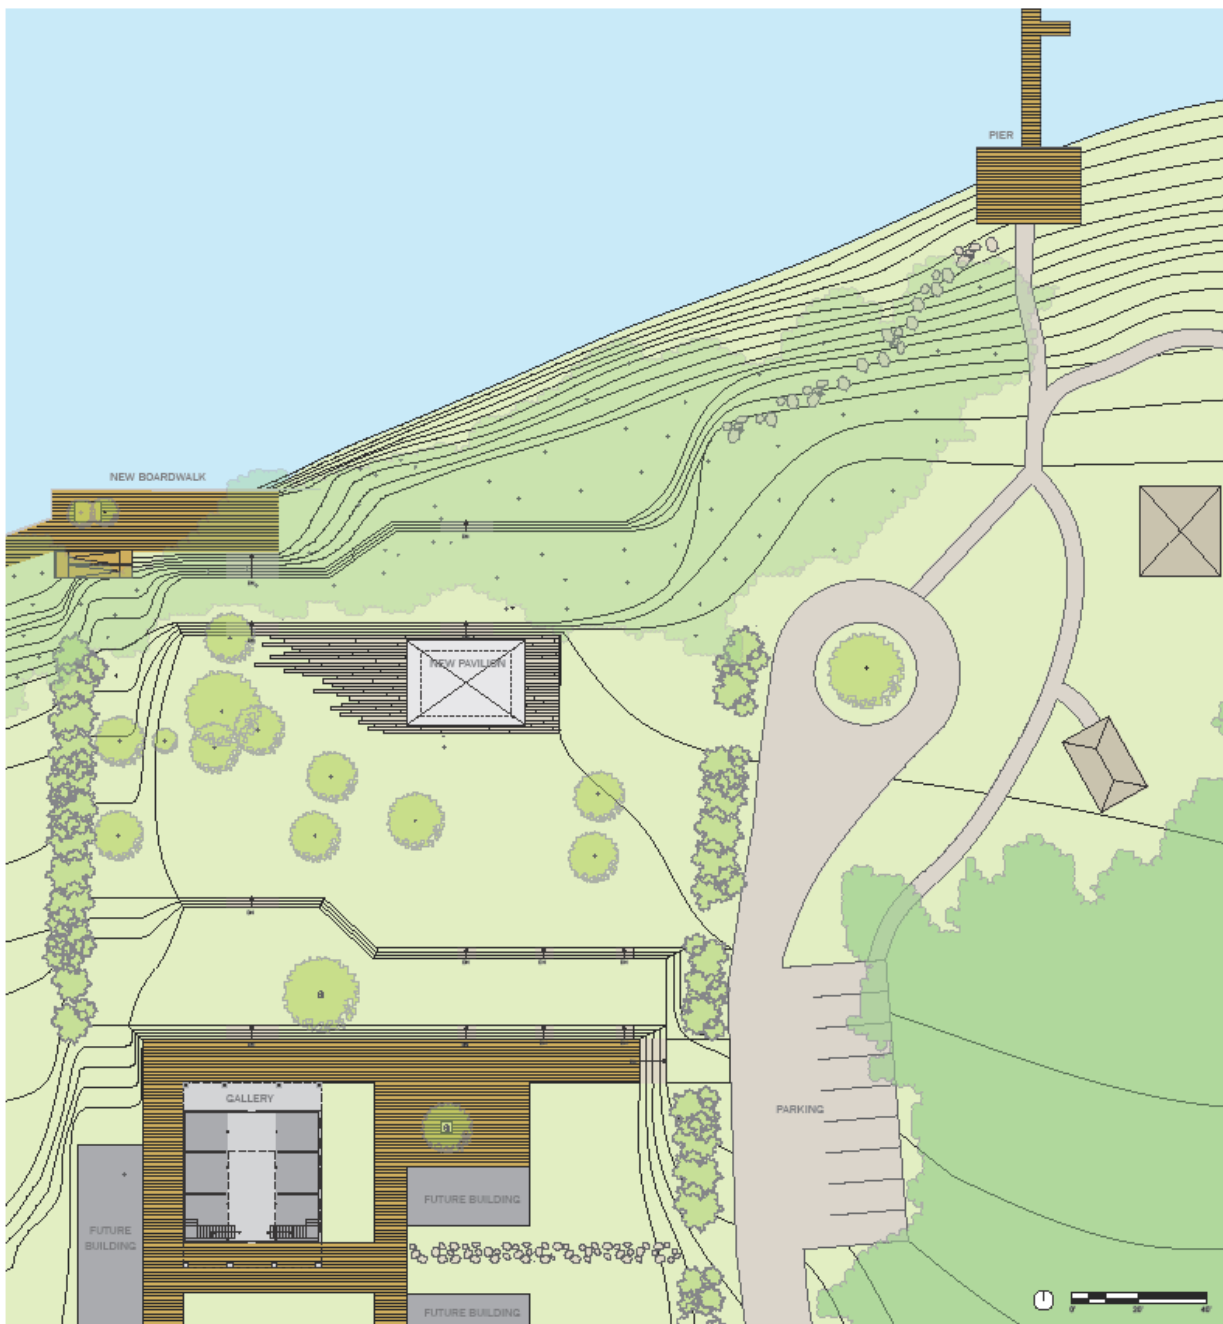

The Master Plan

Terrace and Bayside Property
Project

Site Plan

Site Plan

Site Section

Site Section

View North

View North

View West

View West

Peter Gluck and Partners Architects

ORANGE BEACH ARTS CENTER

View East

View East

Day Time Use

Daytime Use

Evening Use

Evening Concert

Peter Gluck and Partners Architects

ORANGE BEACH ARTS CENTER